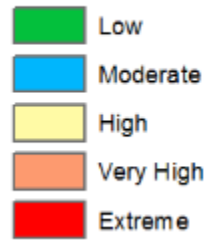

Fire Danger Product Overview

Both fire danger products share the same legend with five fire danger levels ranging from low to extreme.

Fire Danger Rating

The RGB values for each category are provided below:

Low: 3, 192, 60

Moderate: 0, 182, 253

High: 255, 250, 165

Very High: 253, 154, 111

Extreme: 255, 0, 0